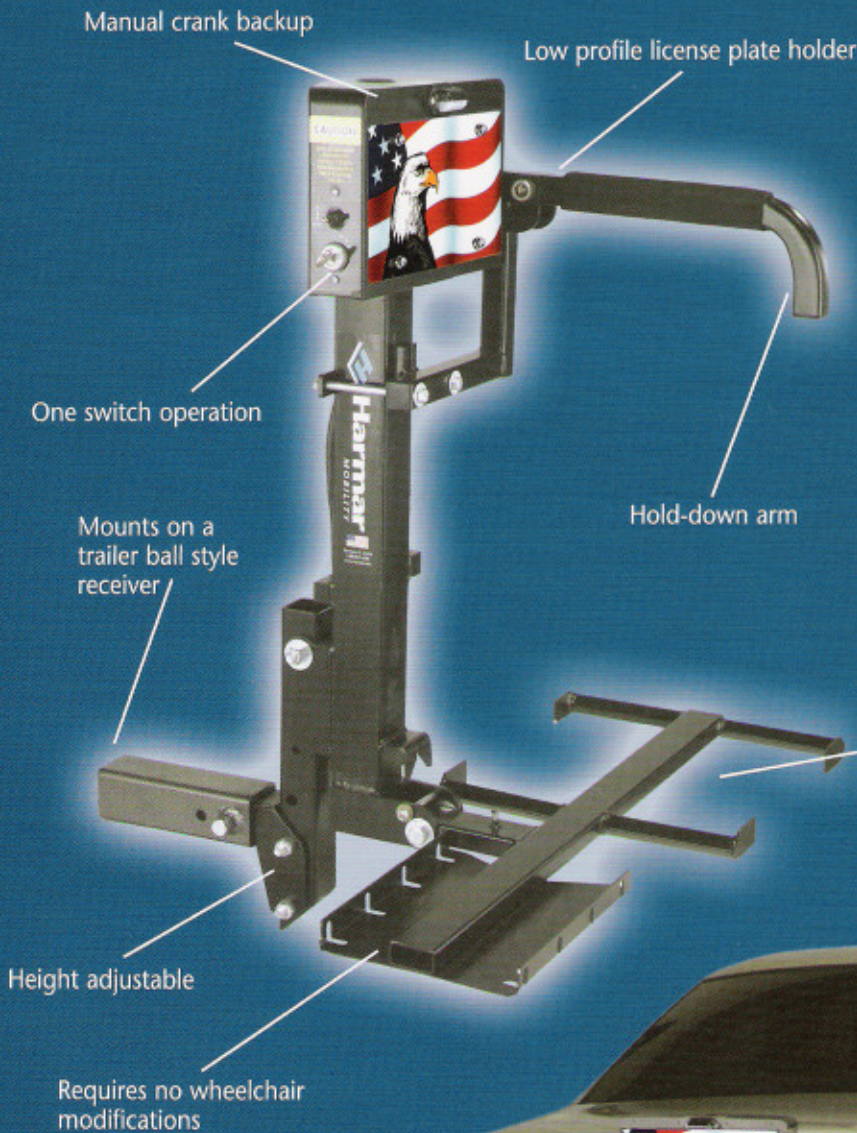

Understand the difference.

Specifications:
Powered Lift
Manual Folding
Lifting Capacity
Installed weight
Shipping weight
Min hitch height
Max hitch height

Yes
Yes
100 lbs.
60 lbs.
90 lbs.
5"
19"

AL030

Power Tote
for Manual Chairs

The Power Tote is a lightweight, durable lift designed to safely and easily transport folding manual wheelchairs. The Power Tote is the only lift in its class to allow the platform and hold down arm to fold, making for a much more compact unit when the lift is empty.

Options:
Class 1, 2 and 3 hitch adapters and Swing Away option